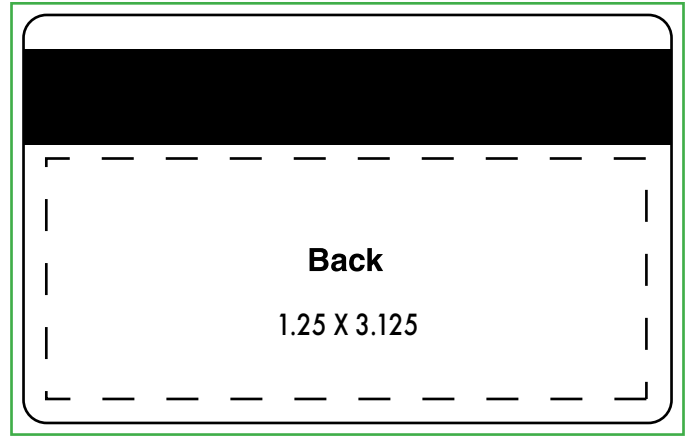

Non-bleed images may not be closer than 1/8" to all card edges. Don't forget to add arrows.

**CR80 2.125" x 3.375"** Bleed Area 2.25" x 3.5"

**CR50 1.725" x 3.5"** Bleed Area 3.625" x 1.906"

Inside dotted line area is non-bleed image area.  
Arrow(s) are required for hotel keycards.