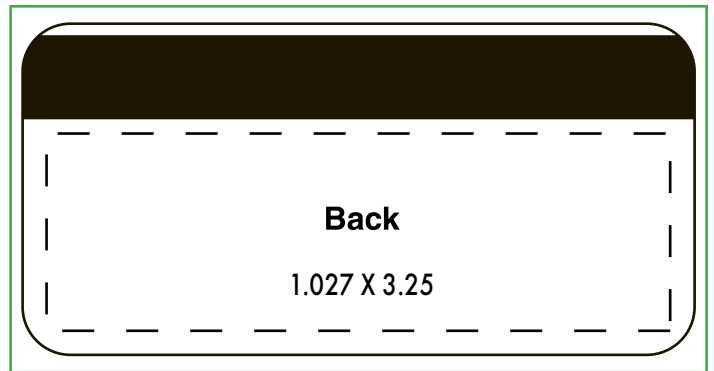

Non-bleed images may not be closer than 1/8" to all card edges. Don't forget to add arrows.

**CR80 2.125" x 3.375"** Bleed Area 2.25" x 3.5"

**CR50 1.725" x 3.5"** Bleed Area 3.625" x 1.906"

Inside dotted line area is non-bleed image area.  
Arrow(s) are required for hotel keycards.