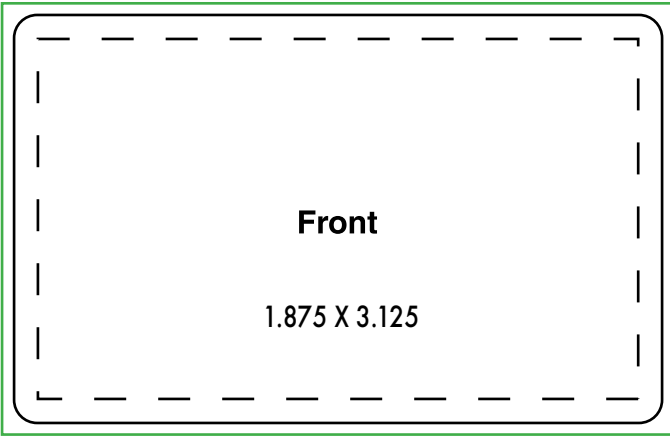

Non-bleed images may not be closer than 1/8" to all card edges. Don't forget to add arrows.

**CR80 2.125" x 3.375"** Bleed Area 2.25" x 3.5"

**CR50 1.725" x 3.5"** Bleed Area 3.625" x 1.906"

Inside dotted line area is non-bleed image area.  
Arrow(s) are required for hotel keycards.