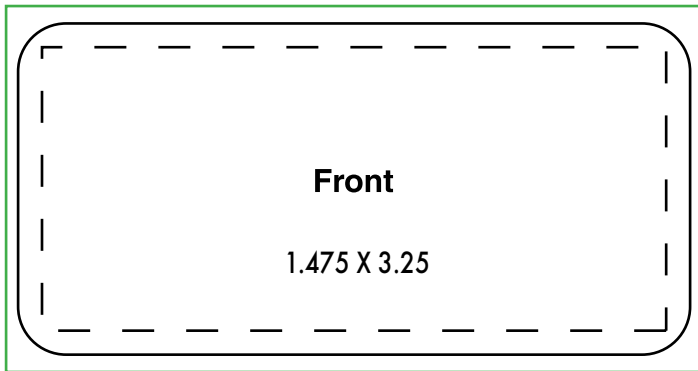

Non-bleed images may not be closer than 1/8" to all card edges. Don't forget to add arrows.

**CR80 2.125" x 3.375"** Bleed Area 2.25" x 3.5"

**CR50 1.725" x 3.5"** Bleed Area 3.625" x 1.906"

Inside dotted line area is non-bleed image area.  
Arrow(s) are required for hotel keycards.