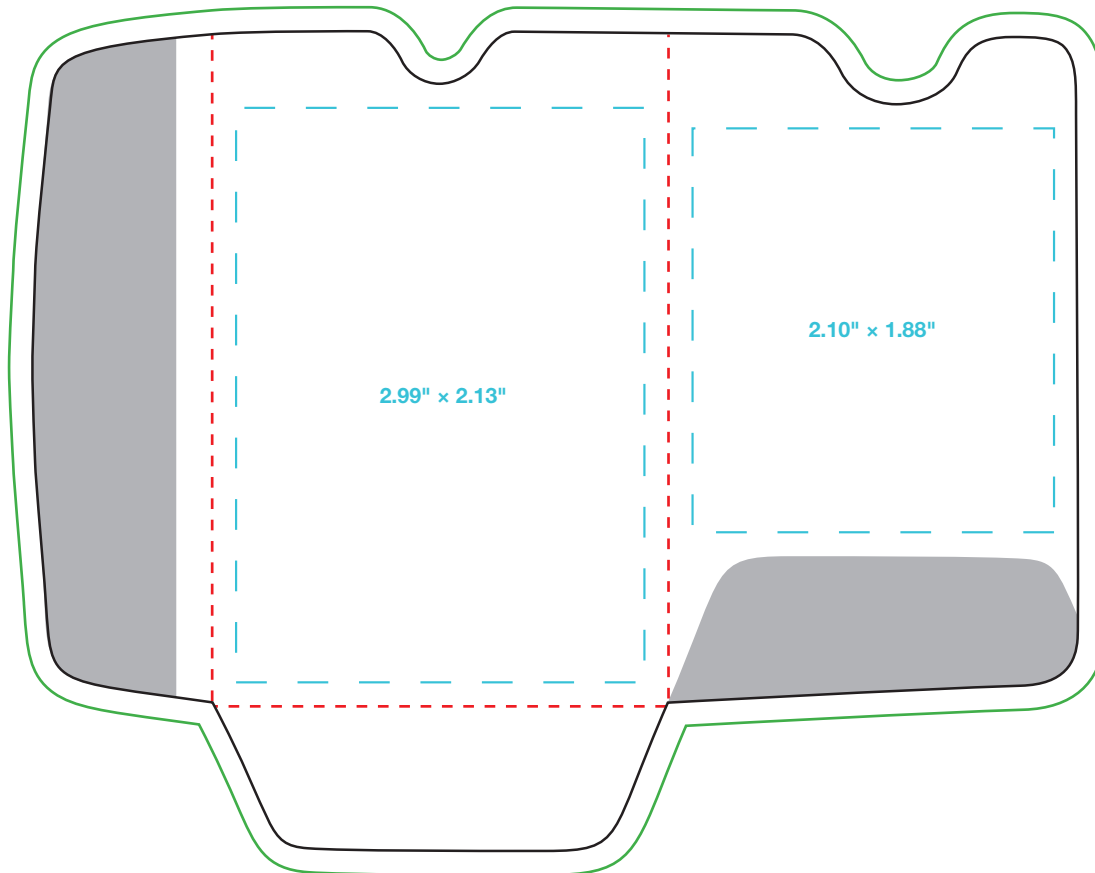

Thumb Notch Envelope Specifications

- Final Folded Size: 2.375" x 3.5"
- Final Flat Area: 5.44" x 4.28"
- Bleed Area
- Live Area for non-bleed art
- Area hidden on final folded product

A NOTE ABOUT ARTWORK DESIGN: It is important to consider how the final printed piece will be folded. Art on the bottom flap will be visible on the back when it is folded over, but art on left flap will be hidden when it is folded under. Gray areas will be hidden when folded. If your design bleeds, please be sure to include a bleed for the hidden areas due to minor shifting during production.