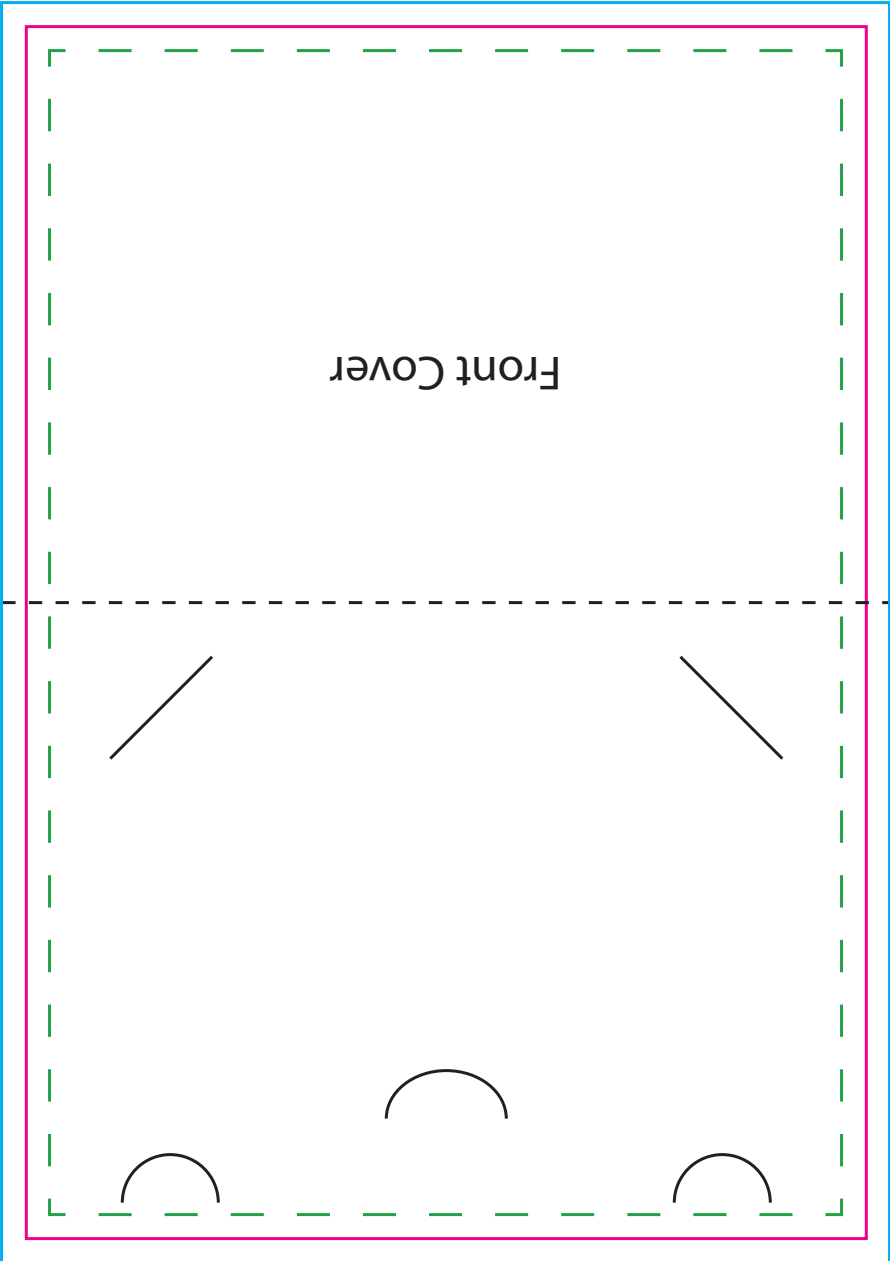

Card Carrier: Fold-Over

Final Trim Size: 4.375" x 6.3125"

Bleed Area: 4.625" x 6.5625"

Live Area for Non-Bleed Art: 4.125" x 6.0625"

Notes: Non-bleed elements should stay within the green dashed box. Gray box on Inside is approximate area that is visible on the front of the Fold-Over when folded and tucked into the tabs.

Outside

Inside